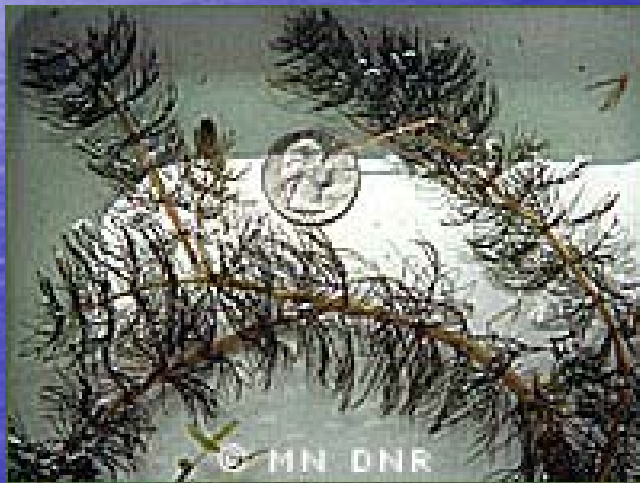

Experience and Capabilities

- 5 trained crews
- Treated over 3,000 acres in 2010
- Treated over 2,300 acres for just Curlyleaf
- Treated over 1900 individual homeowners
- 7 Lake boats
- 1 Inspection boat
- Underwater injection treatments where needed

Lake Johanna

Curly-leaf Pondweed
first found in Minnesota in 1910

Vallisneria

Northern Watermilfoil

2011 treatment plan

- Pretreatment survey before 1st treatment
- Based upon Pretreatment survey, may come out to treat the Algae first
- First Herbicide application will focus on Northern Watermilfoil, Vallisneria, and Curlyleaf pondweed as needed.
- Pretreatment survey before 2nd treatment
- Second application for Algae and Northern Watermilfoil regrowth.