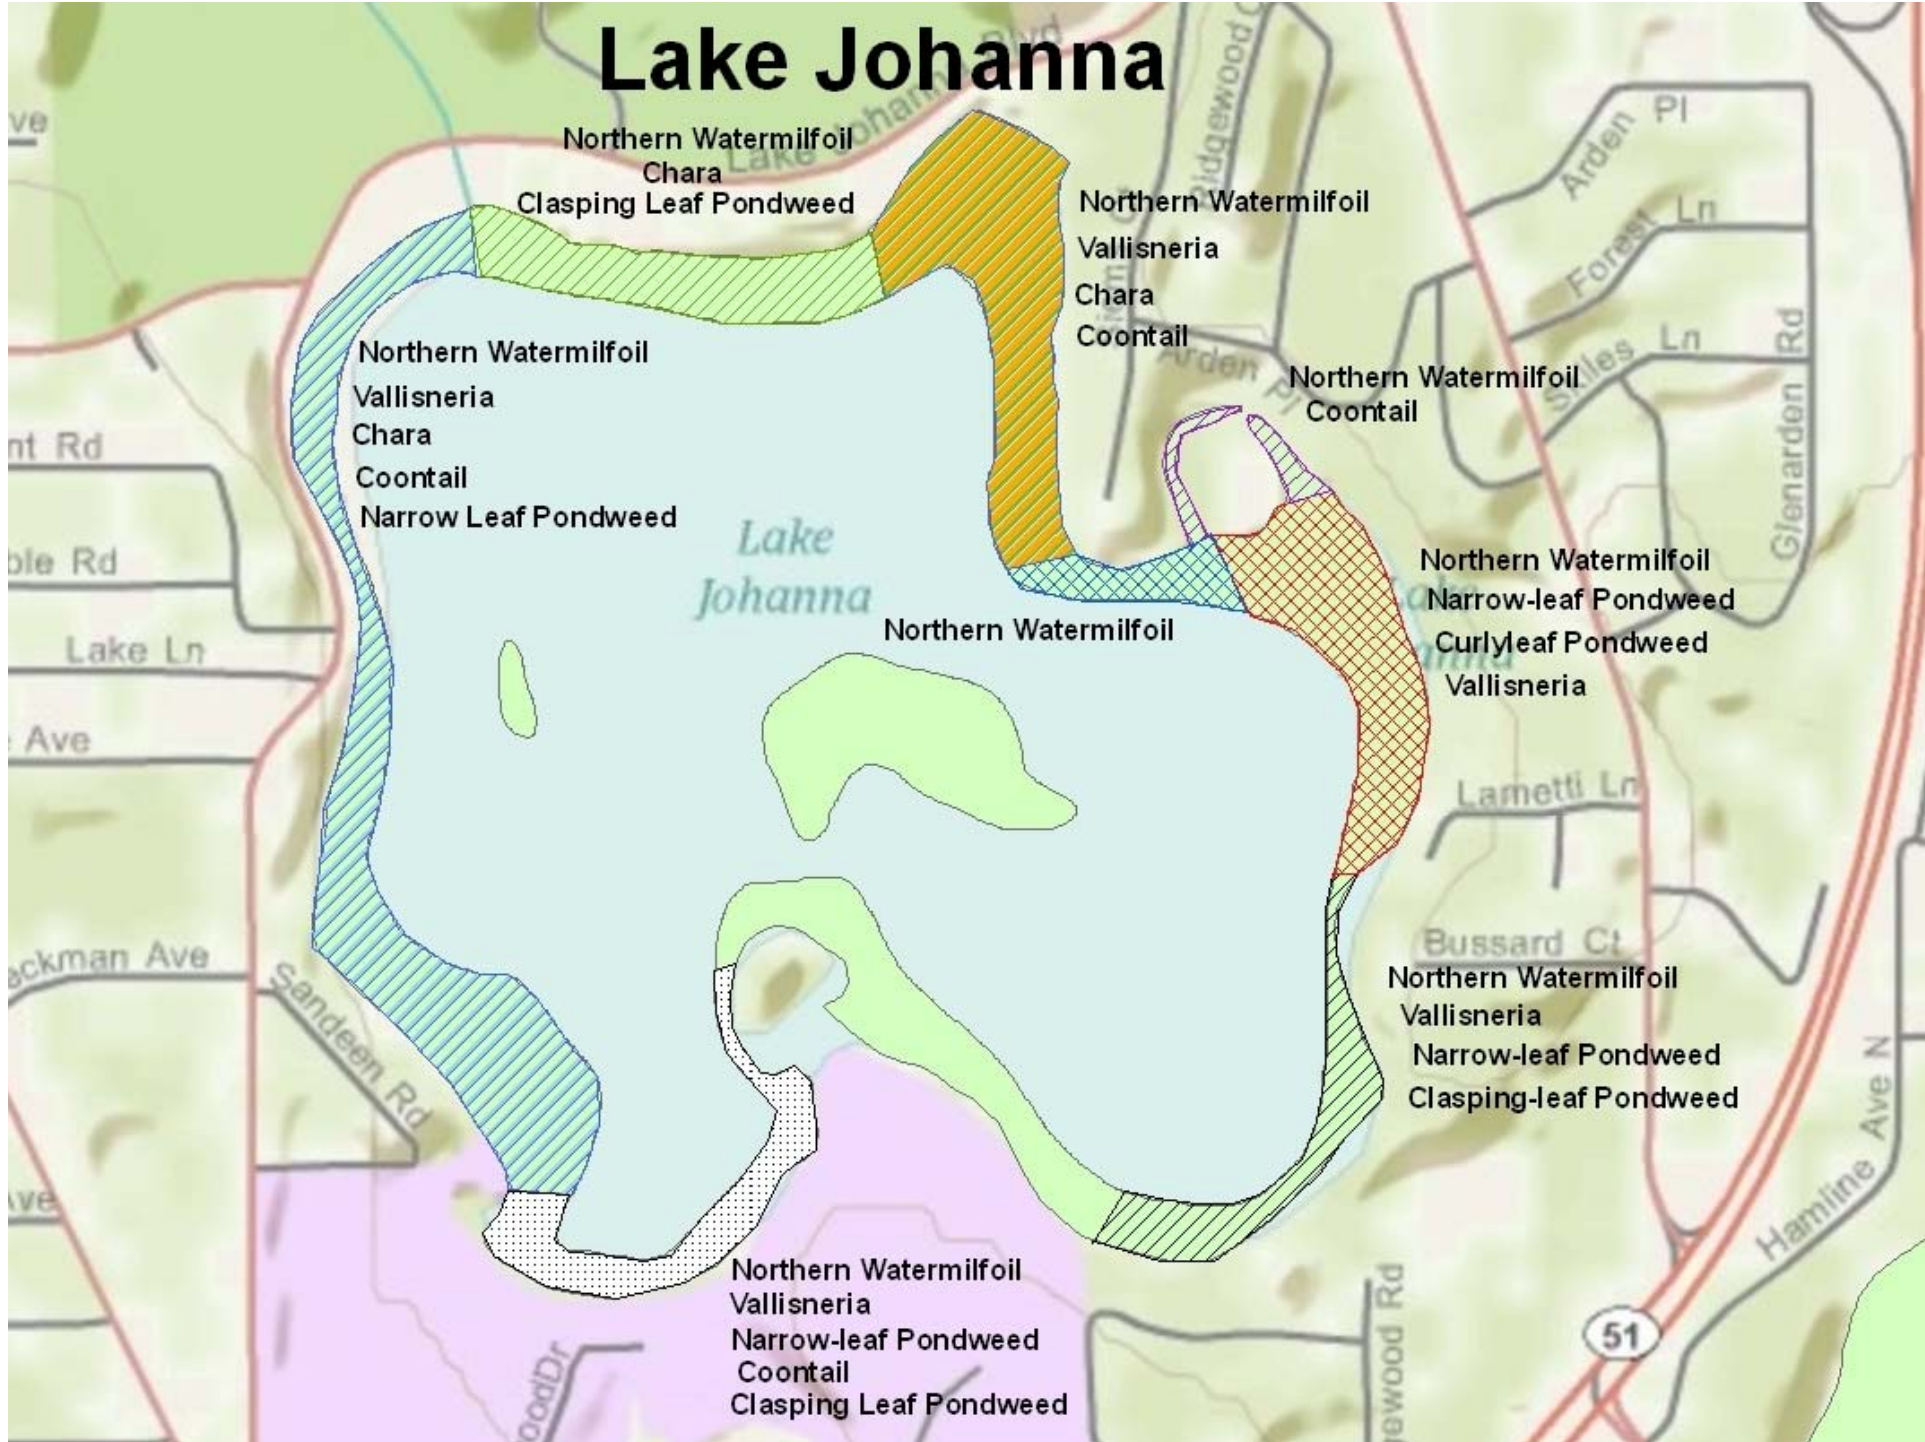

www.lakerestoration.com

For over 33 years **Lake Restoration** has provided effective solutions for unwanted aquatic plants in:

➤ **LAKES**

➤ **PONDS**

Background

- Founded in 1977
- Minnesota company
- Moved to current location, Rogers, in 1998
- Also offer:
 - Pond weed and algae control service
 - Aquatic herbicides for individual use
 - Lakemaid for automatic weed control
 - Goose D-Fence for goose control

Experience and Capabilities

- 5 trained crews
- Treated over 3,000 acres in 2010
- Treated over 2,300 acres for just Curlyleaf
- Treated over 1900 individual homeowners
- 7 Lake boats
- 1 Inspection boat
- Underwater injection treatments where needed

Lake Johanna

Curly-leaf Pondweed
first found in Minnesota in 1910

Vallisneria

Northern Watermilfoil

2011 treatment plan

- Pretreatment survey before 1st treatment
- Based upon Pretreatment survey, may come out to treat the Algae first
- First Herbicide application will focus on Northern Watermilfoil, Vallisneria, and Curlyleaf pondweed as needed.
- Pretreatment survey before 2nd treatment
- Second application for Algae and Northern Watermilfoil regrowth.